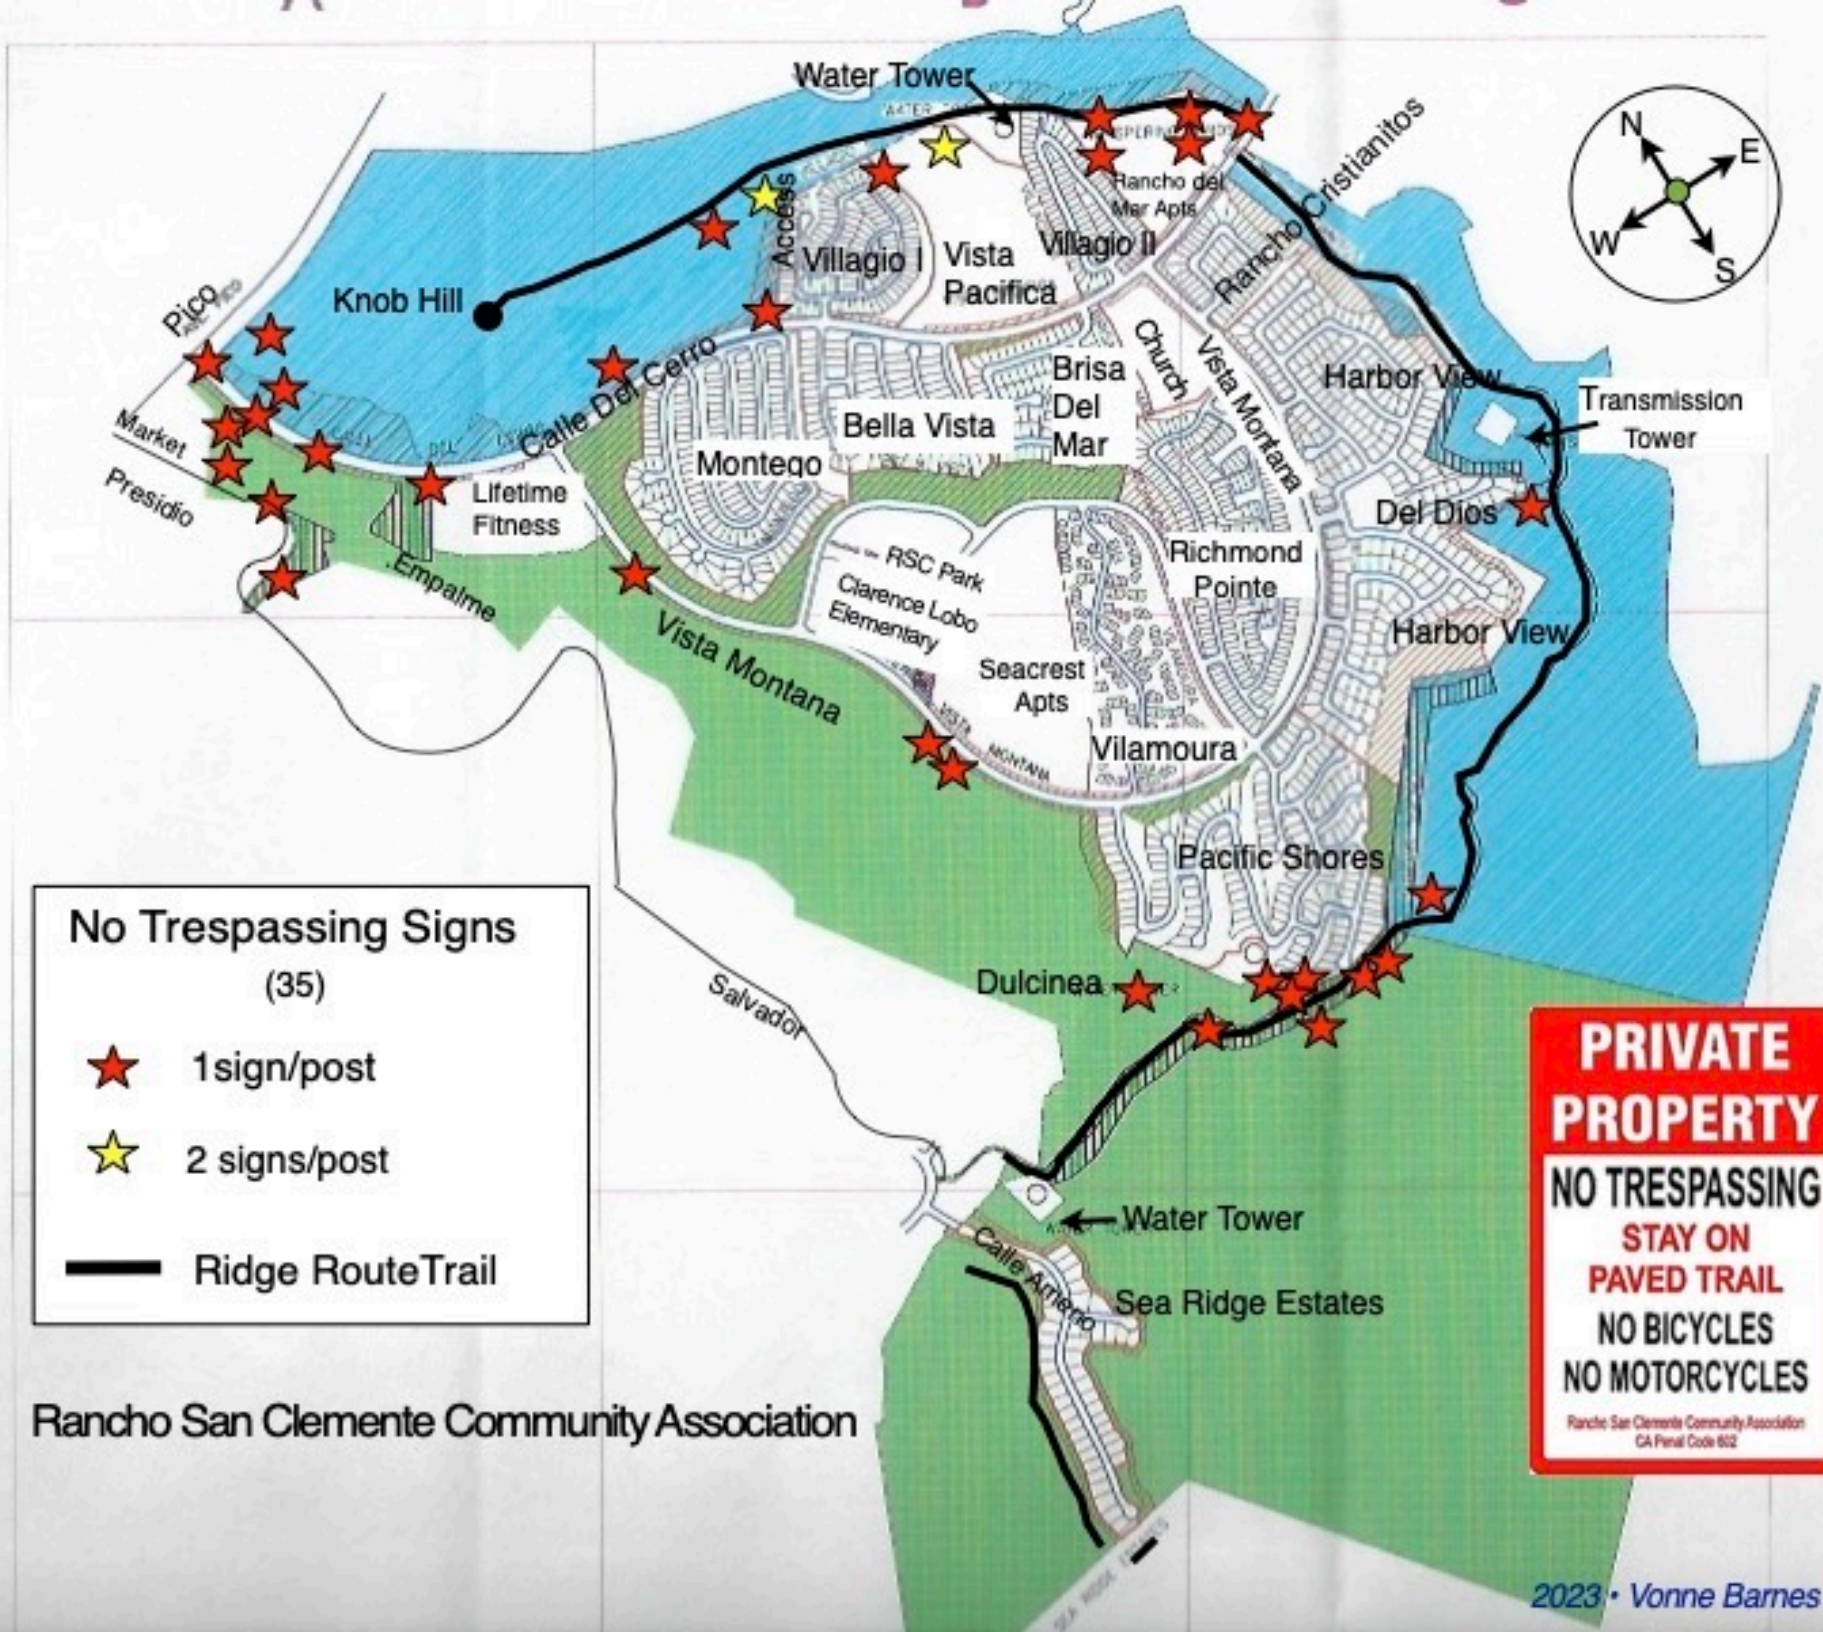

1

2

3

No Trespassing Signs
(35)

-  1 sign/post
-  2 signs/post
-  Ridge Route Trail

PRIVATE PROPERTY
NO TRESPASSING
STAY ON PAVED TRAIL
NO BICYCLES
NO MOTORCYCLES

Rancho San Clemente Community Association
CA Penal Code 602

Rancho San Clemente Community Association